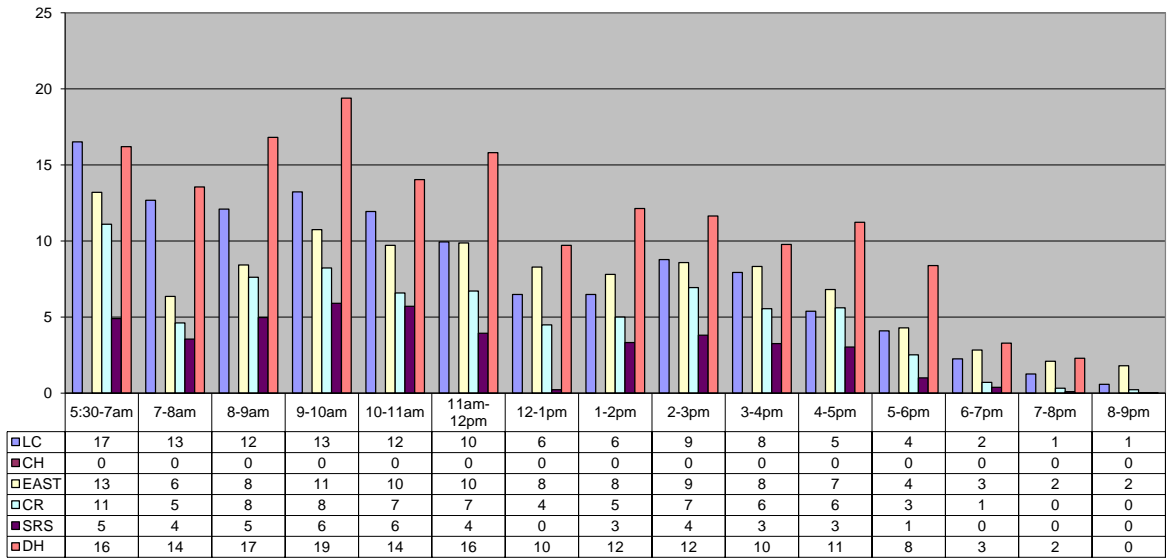

November 2023 Fitness Room Use By Hour

Average - All Fitness by: Hr	62	41	50	57	48	46	29	35	40	35	32	20	9	6	3
Visits	LC	CH	EAST	CR	SRS	DH	Total (All CTRS)								
Tot Month	3709	0	3383	2362	1368	5092	15914								
v Per Day	119.6	0.0	109.1	76.2	44.1	164.3	513.4								
Av Hr	7.7	0.0	7.0	4.9	2.8	10.6	33.1								